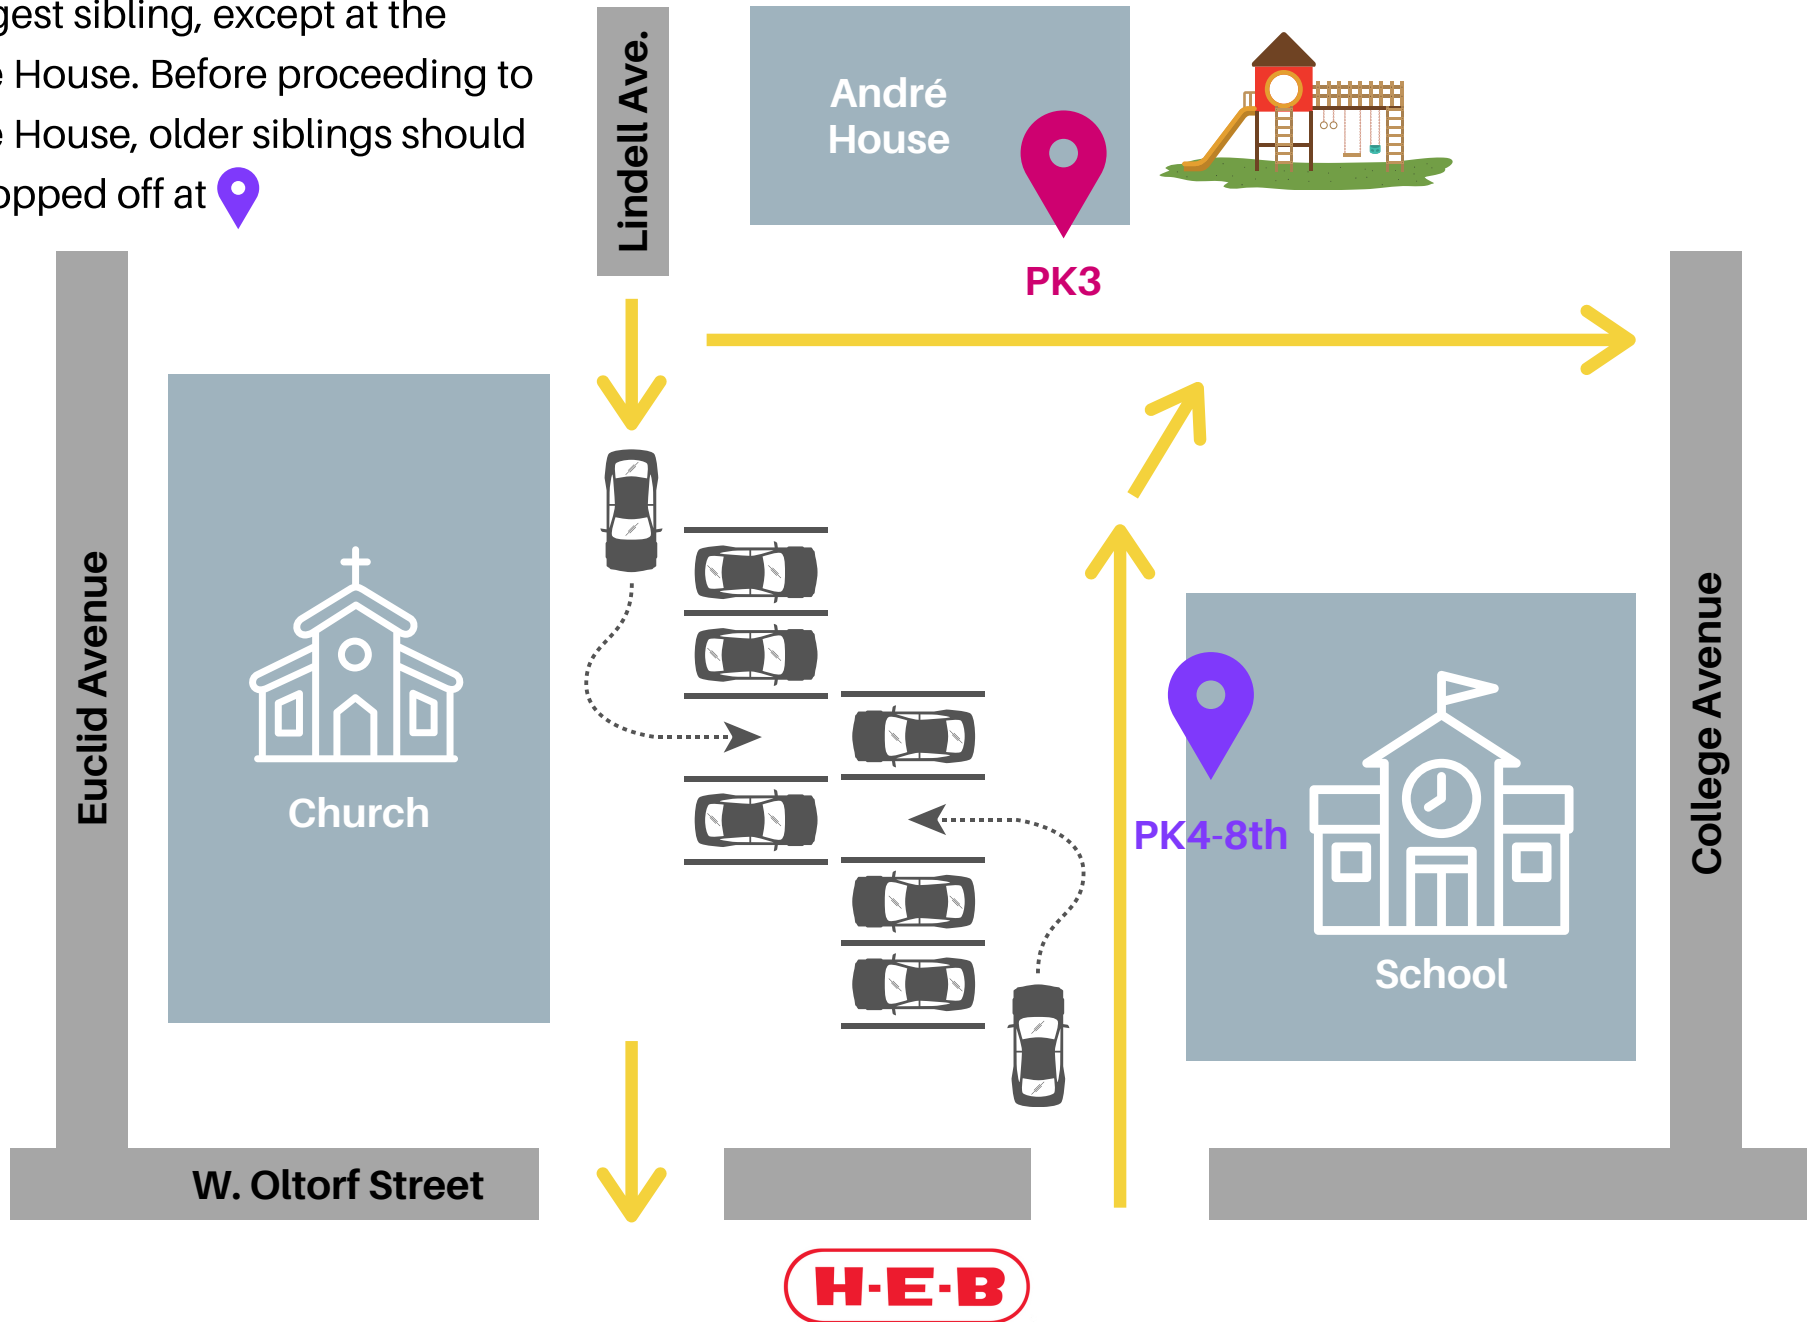

DROP OFF: 7:15 A.M. - 7:50 A.M.

Older sibling(s) may be dropped off at the same location as the youngest sibling, except at the André House. Before proceeding to André House, older siblings should be dropped off at 

PICK-UP:

PK3 - 4TH: 3:15 P.M. - 3:30 P.M. • 5TH - 8TH: 3:30 P.M. - 3:45 P.M.

Pick-up will be drive-thru only.